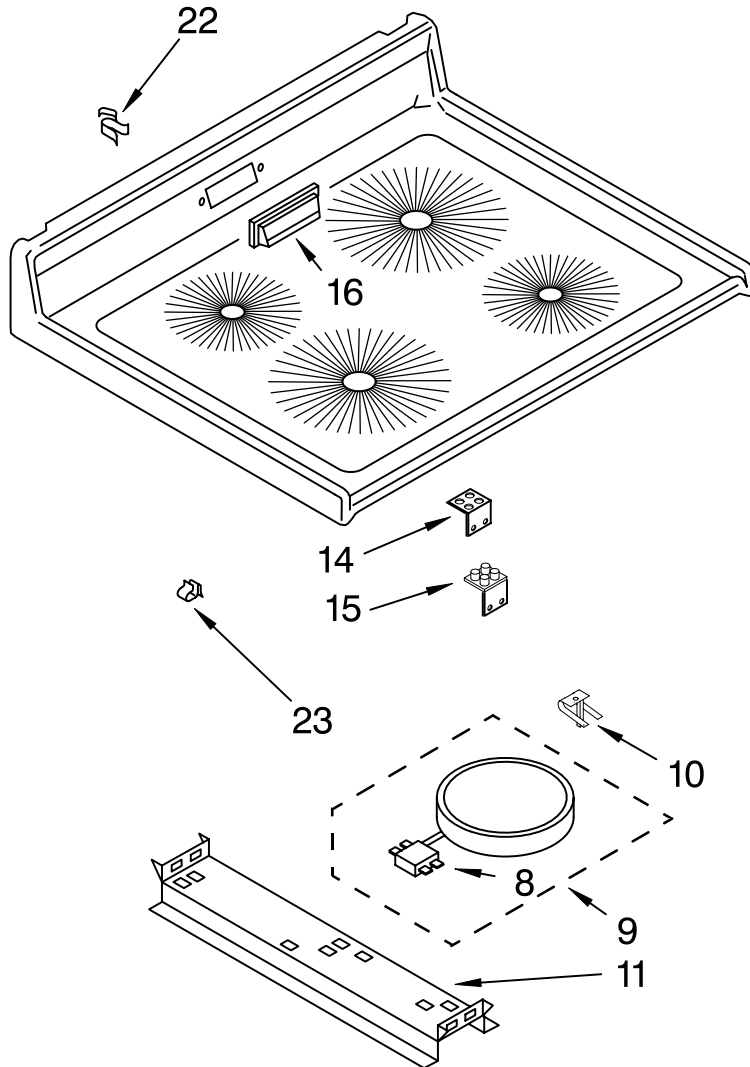

COOKTOP PARTS

For Model: RF356BXDW0
(White)

30" ELECTRONIC RANGE
FREESTANDING
Self-Clean Oven
Full Width Ceramic Cooktop

Illus. No.	Part No.	DESCRIPTION
------------	----------	-------------

NOTE: The screws and nuts required to attach a part are listed immediately following that part.

- LIT677973 Manual, Range

FOR ORDERING INFORMATION REFER TO PARTS PRICE LIST

CONTROL PANEL PARTS

For Model: RF356BXDW0
(White)

Illus. No.	Part No.	DESCRIPTION	Illus. No.	Part No.	DESCRIPTION	Illus. No.	Part No.	DESCRIPTION
NOTE: The screws and nuts required to attach a part are listed immediately following that part.			7	661458	Timer, Control	13		Indicator Light
1	3187671	End Trim R.H.		3185647	Screw (2)		314031	Oven on
	3187672	End Trim L.H.	8	3169182	Knob, (3) Timer		3169457	Surface Unit On
	343641	Screw, 10-16 x 1/2 (4)	9	3188678	Panel, Control	14	3188721	Knob, Control (5) (Inf. & Selector)
2	3187791	End Cap R.H.		246132	Screw (4)	15	3188724	Knob, Control (Thermostat)
	3187792	End Cap L.H.	10	3148952	Switch, Infinite LR & RF	17	3187332	Rear Cover Control Panel
	3150344	Screw, 8BT x 1/4 (4)		3148955	Switch, Selector (5 Position)		343641	Screw, 10-16 x 1/2 (8)
3	309822	Motor, Timer	11	3169311	Switch, Selector (5 Position)	18	313101	Lens, Amber (3)
5	3169549	Glass, Timer		308119	Screw (2)	19	313608	Shield, Glass (2)
			12	3169526	Thermostat, Oven		246132	Screw, 8A x 3/8 (2)
				311932	Screw, 6-32 x 1/4 (2)			